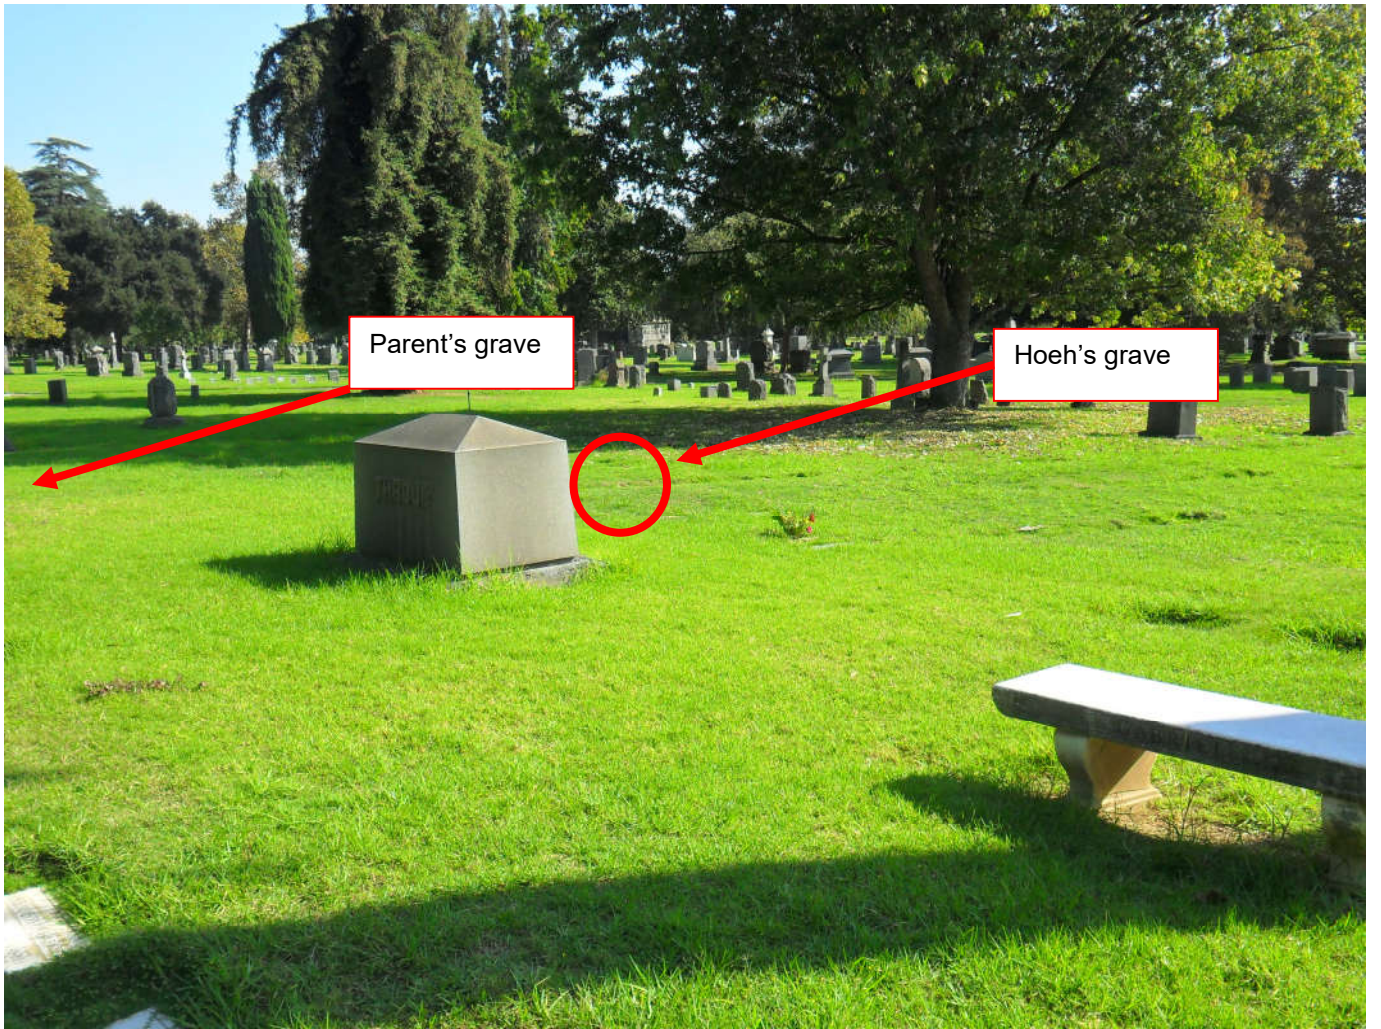

DIRECTIONS TO HERMAN L HOEH'S GRAVE

Grave is 2 mins walk from the entrance

Hoeh's grave

Parent's grave

Hoeh's parents' grave